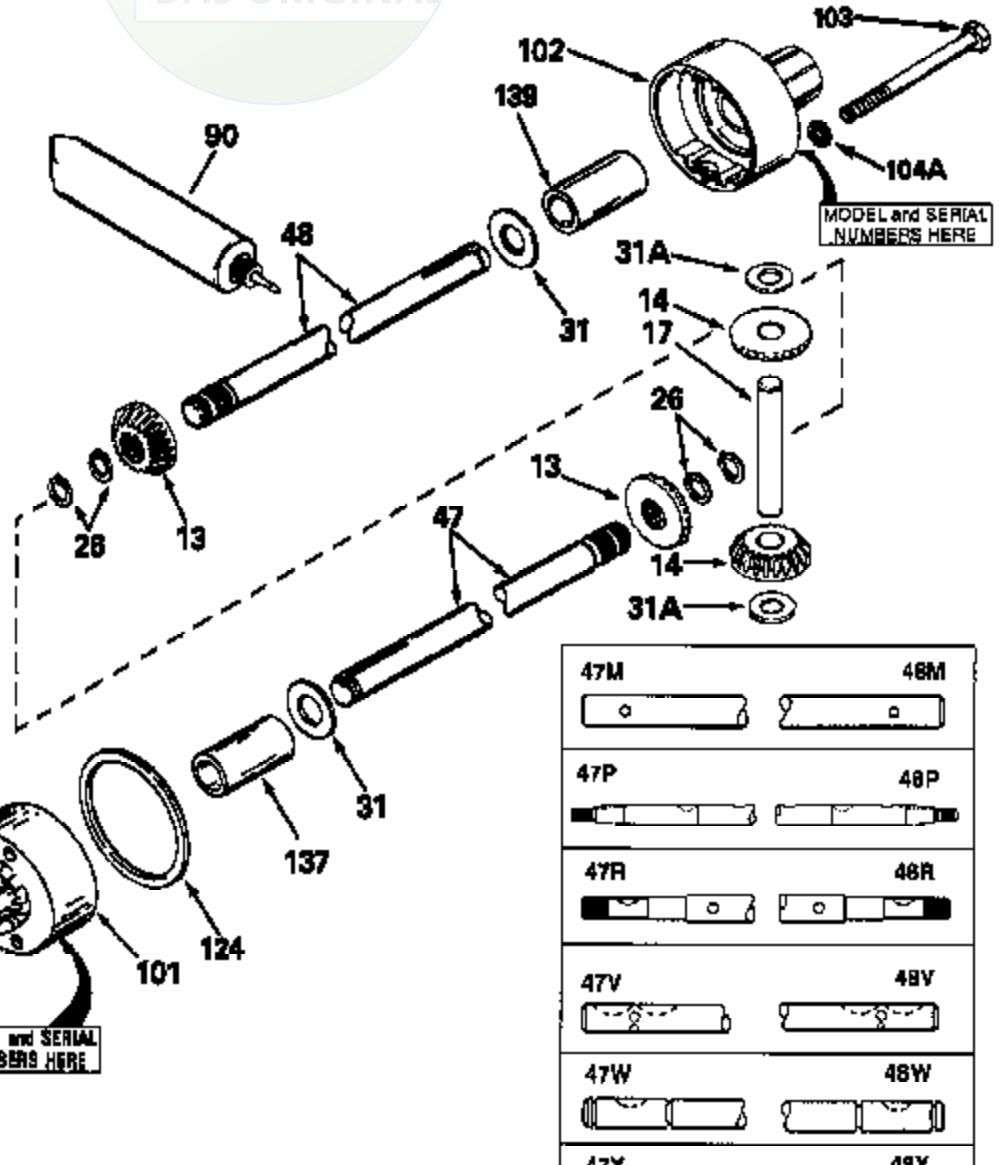

JOIST

SICHER IST DAS:
DAS ORIGINAL

47	48
47A	48A
47B	48B
47C	48C
47D	48D
47E	48E
47H	48H
47L	48L

47M	48M
47P	48P
47R	48R
47V	48V
47W	48W
47X	48X

Ref #	Part Number	Qty	Description
13	778067		Gear, Bevel (16 teeth)
14	778068		Gear, Pinion (16 teeth)
17	786040		Pin, Drive
26	788038		Ring, Retaining
31A	780096		Washer, Thrust
31	780001		Washer (3/4" ID x 1-1/2" OD x 1/16" t hick)
47W	774113		Axle (6-3/8" long)
48W	774112		Axle (12" long)
82	786043		Sprocket. No Teeth 54. O.D. 8.823
82	786051		Sprocket. No Teeth 60. O.D. 9.841
82	786070		Sprocket. No Teeth 48. O.D. 7.920
82	786041A		Sprocket. No Teeth 45. O.D. 7.389
82	786042		Sprocket. No Teeth 40. O.D. 6.650
90	788067B	100-113	Grease (32 oz. bottle Bentonite greas e)
101	774073	Peerless	Differential Carrier Hsg (Incl. 137)
102	774073		Differential Carrier Hsg (Incl. 139)
103	792041		Screw, 5/16-18 x 3-3/4"
104	792042		Nut, Lock, 5/16-18 (Use as required)
104A	792061		Washer, Flat, 5/16"
137	780077		Bushing (3/4" ID x 1-1/16" OD x 2-1/1 6" long)
139	780077		Bushing (3/4 ID x 1-1/16" OD x 2-1/16 " long)